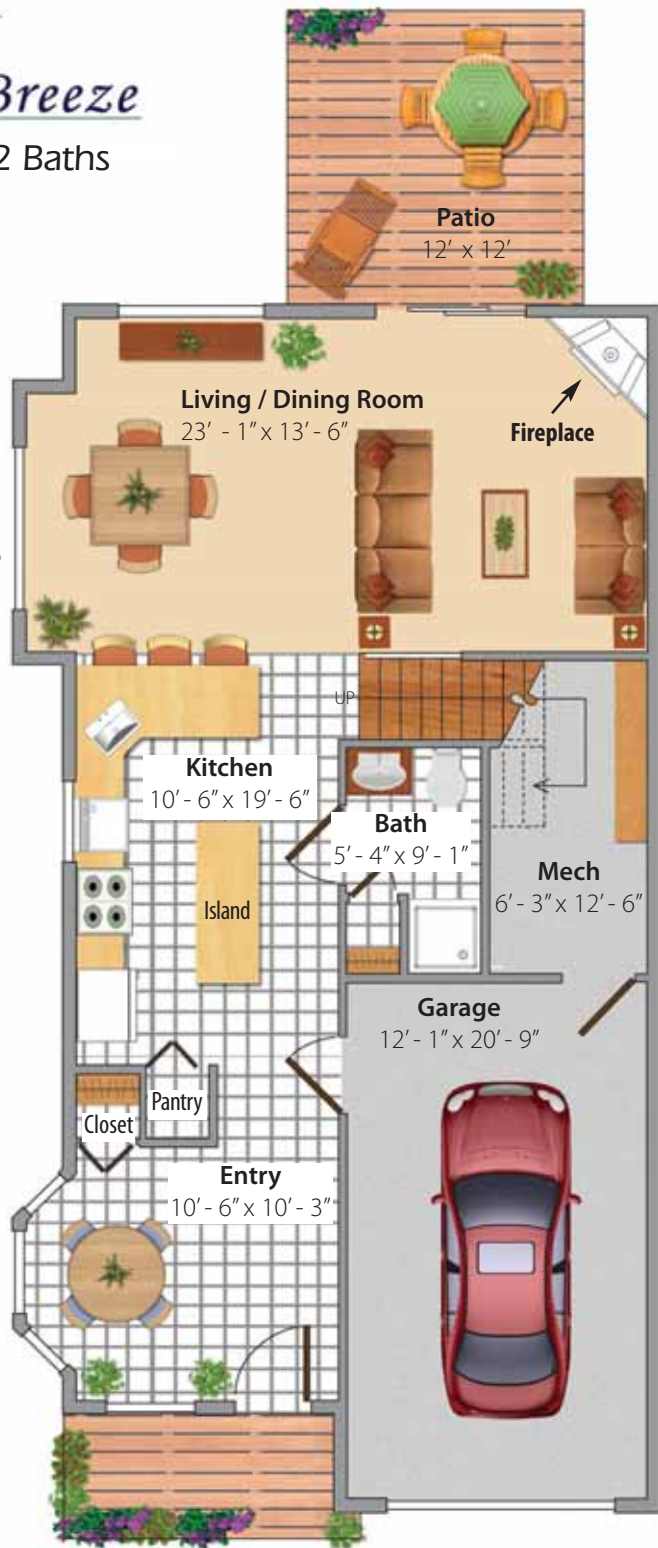

2 Bedrooms - 2 Baths

Unit Type D

Total Living Area: 1,653 square feet
Cold Storage Area: 85 square feet
Garage Area: 253 square feet
Total Unit Size: 1,991 square feet

First Floor

799 sq. ft.

Second Floor

854 sq. ft.