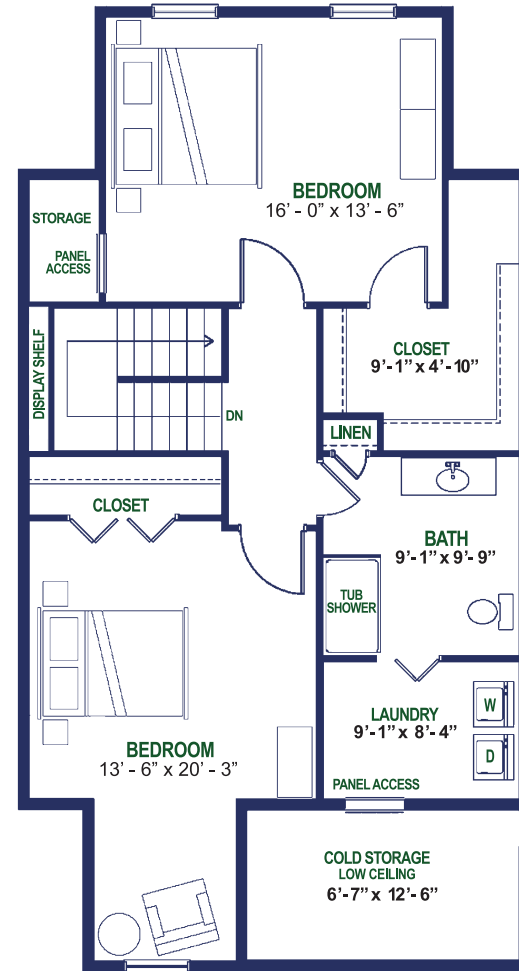

TOTAL LIVING AREA: 1617 Sq. Ft.
Cold Storage Area: 85 Sq. Ft.
Garage Area: 253 Sq. Ft.
Total Unit Size: 1955 Sq. Ft.

First Floor: 763 Square Feet

Second Floor: 854 Square Feet

All dimensions are Approximate