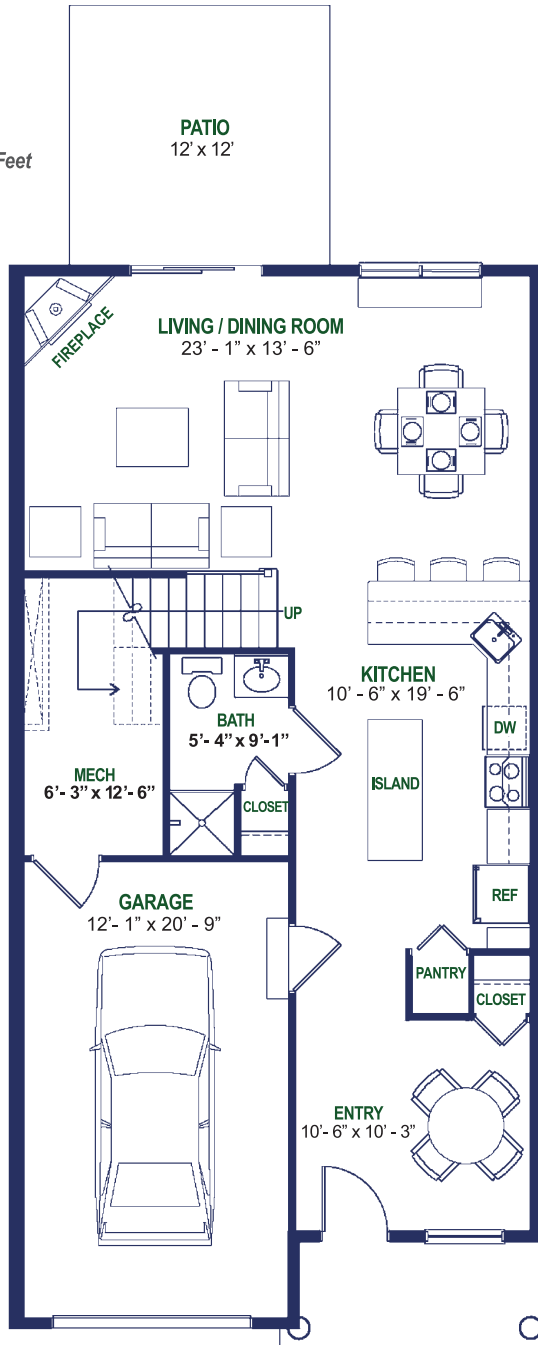

TOTAL LIVING AREA: 1617 Sq. Ft.
Cold Storage Area: 85 Sq. Ft.
Garage Area: 253 Sq. Ft.
Total Unit Size: 1955 Sq. Ft.

First Floor: 763 Square Feet

Second Floor: 854 Square Feet

All dimensions are Approximate