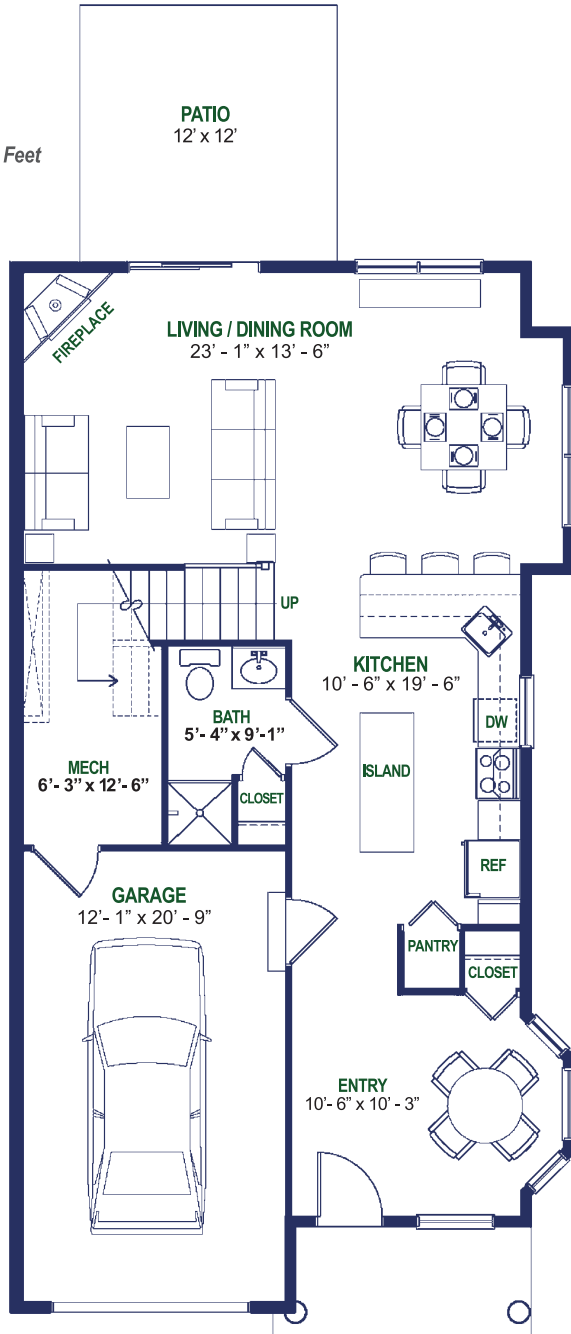

TOTAL LIVING AREA: 1653 Sq. Ft.
Cold Storage Area: 85 Sq. Ft.
Garage Area: 253 Sq. Ft.
Total Unit Size: 1991 Sq. Ft.

First Floor: 799 Square Feet

Second Floor: 854 Square Feet

All dimensions are Approximate