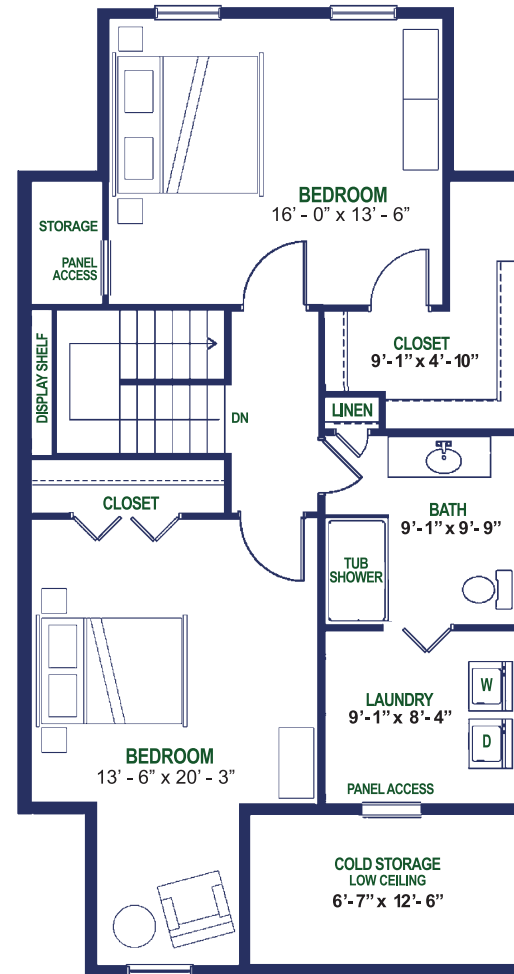

TOTAL LIVING AREA: 1653 Sq. Ft.
Cold Storage Area: 85 Sq. Ft.
Garage Area: 253 Sq. Ft.
Total Unit Size: 1991 Sq. Ft.

First Floor: 799 Square Feet

Second Floor: 854 Square Feet

All dimensions are Approximate